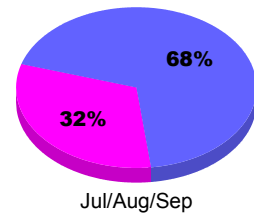

**Membership Results
2010-2011**

**Membership
2009-2010**

Month	Net Memb Goal	Actual New Memb	Actual Dropped Memb	Gain/Loss of Memb	Gain/Loss of Memb
Jul/Aug/Sep	0	31	-63	-32	-27
Totals	0	31	-63	-32	-27

Membership Results 2010-2011

Goal, New, Dropped, Gain/Loss

Comparison of Membership Gain/Loss

Current Year Compared to the Previous Year

Gender Comparison 2010-2011

■ Male ■ Female