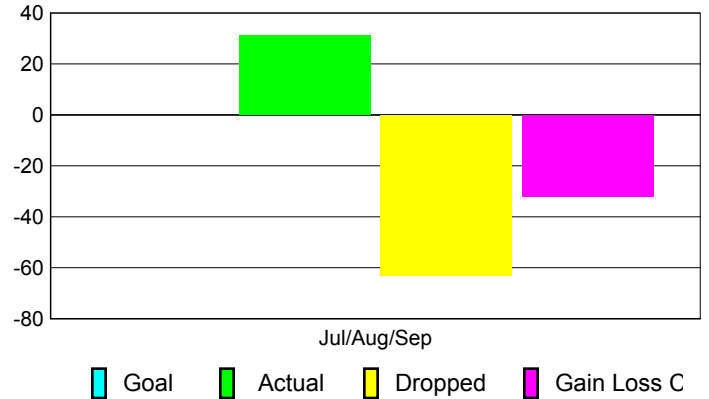

Membership Results 2010-2011

Goal, New, Dropped, Gain/Loss